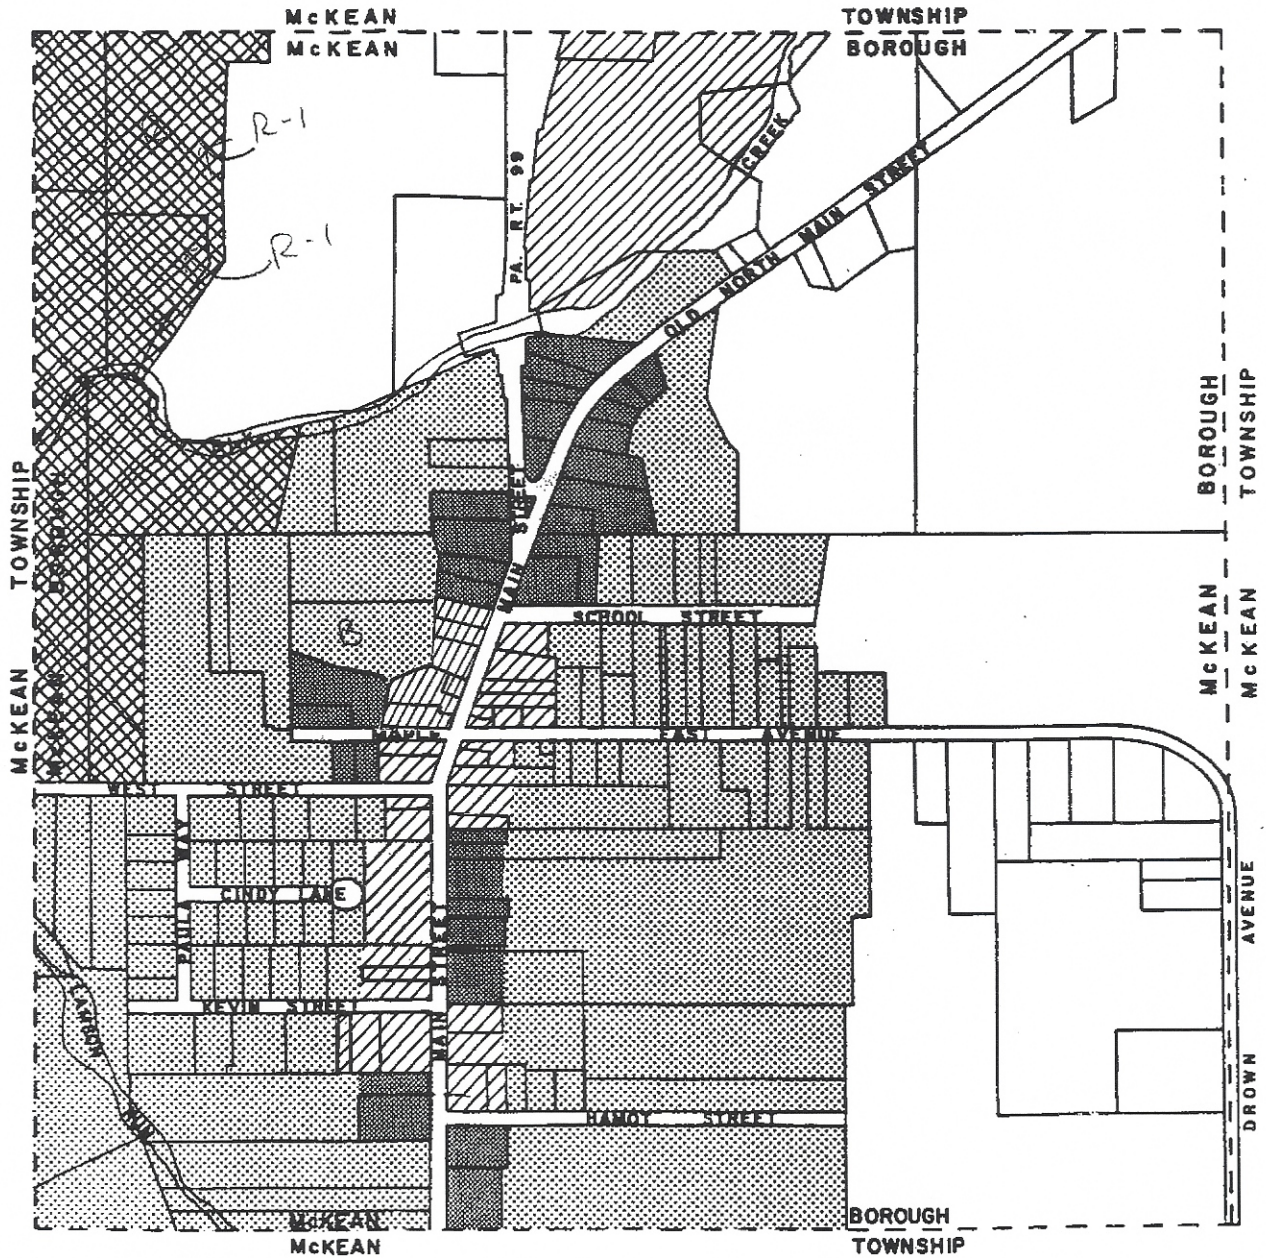

McKEAN BOROUGH

PROPERTY MAP

ERIE COUNTY, PENNSYLVANIA

ZONING DISTRICT MAP

- | | | | |
|-------------------------------------------------------------------------------------|--------------------------------|---------------------------------------------------------------------------------------|-----------------------|
|  | R-1 LOW DENSITY RESIDENTIAL |  | B BUSINESS DISTRICT |
|  | R-2 MEDIUM DENSITY RESIDENTIAL |  | I INDUSTRIAL DISTRICT |
|  | R-3 HIGH DENSITY RESIDENTIAL | | |

The official Zoning District Map is on file at the Borough Building.